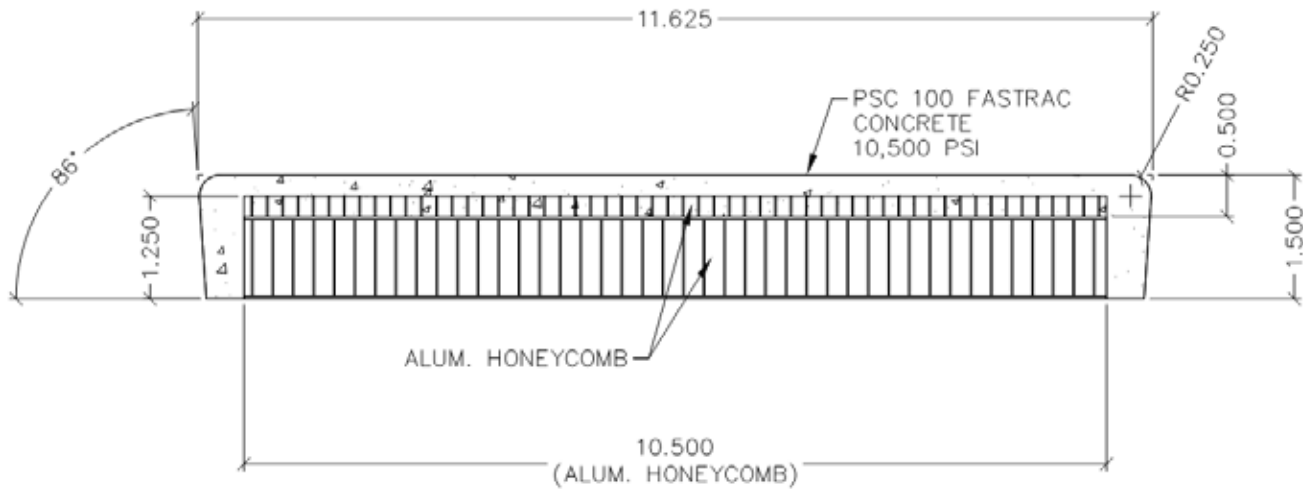

# RHINO TRED DESIGN DETAIL

BASIC PRECAST STAIR TREAD PROFILE DIMENSIONS  
(TREAD WIDTH MADE TO ORDER)

48 INCH WIDE PRECAST TREAD IS APPROX. 32 LBS.